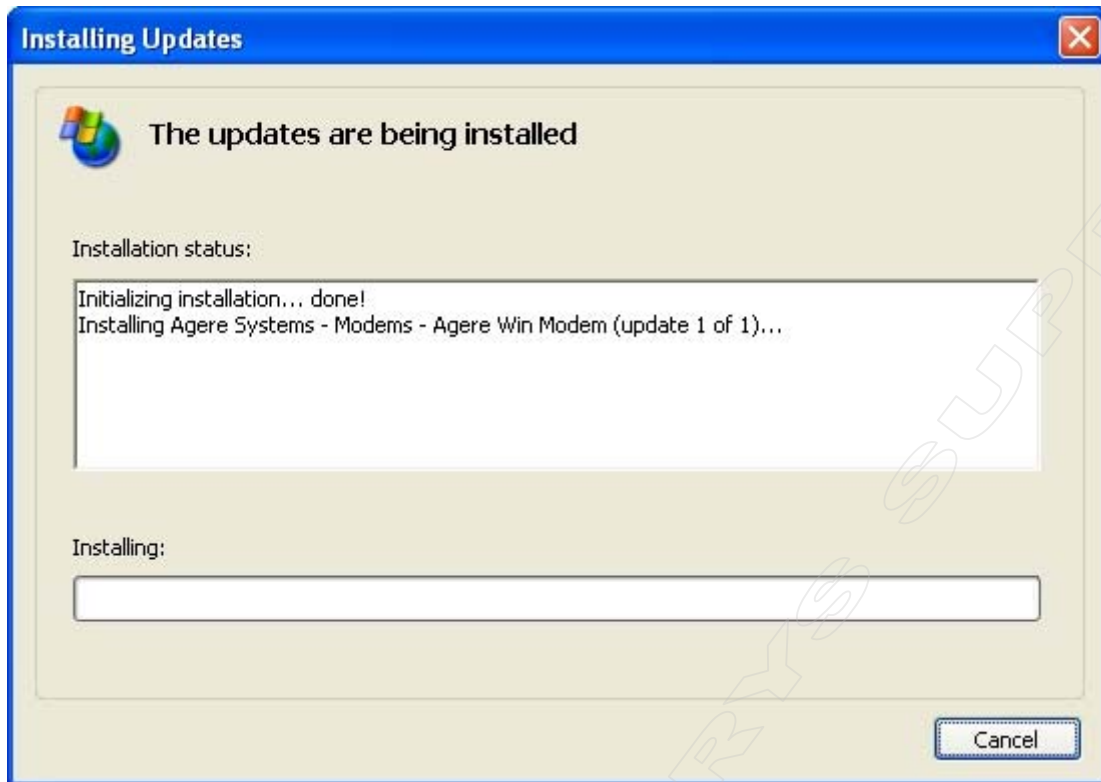

FM7740 MODEM DRIVER UPDATE PROCEDURE

Left mouse click **Close** button